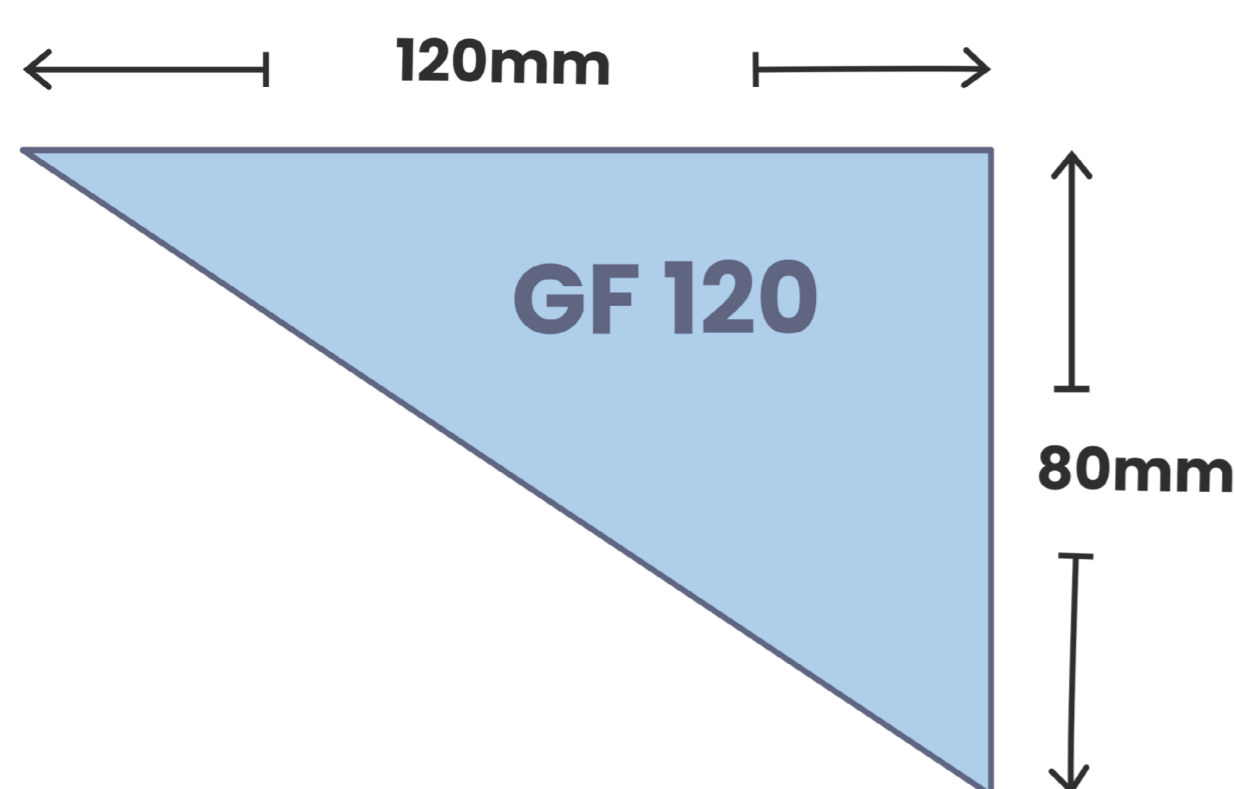

### Sizing Guide

Marley : Classic, Storm-  
cloud, Flowline & Stratus  
Half Round 150mm  
Half Round 125mm  
Box 110mm  
Quarter Round 135mm

Classic 150mm  
Quad 140mm  
Quarter Round 145mm

70-130mm width  
Taylor Fascia Internal

For Tight Areas

Box 125mm

Box 175mm

**7-year  
performance  
warranty**

**100%  
customer  
satisfaction on  
over 190,000m  
sold**

**The only  
water storage  
friendly foam**