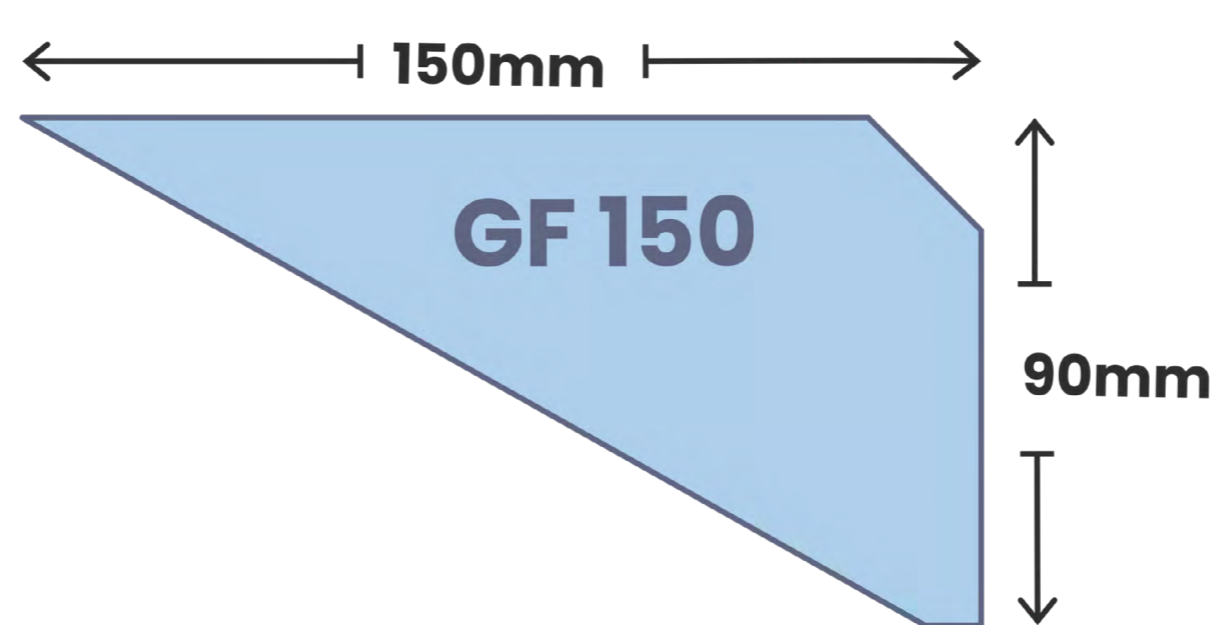

# GUTTER FOAM

## Gutter Protection

### Sizing Guide

Marley : Classic, Storm-  
cloud, Flowline & Stratus  
Half Round 150mm  
Half Round 125mm  
Box 110mm  
Quarter Round 135mm

Classic 150mm  
Quad 140mm  
Quarter Round 145mm

70-130mm width  
Taylor Fascia Internal

For Tight Areas

Box 125mm

Box 175mm

**7-year  
performance  
warranty**

**100%  
customer  
satisfaction on  
over 190,000m  
sold**

**The only  
water storage  
friendly foam**