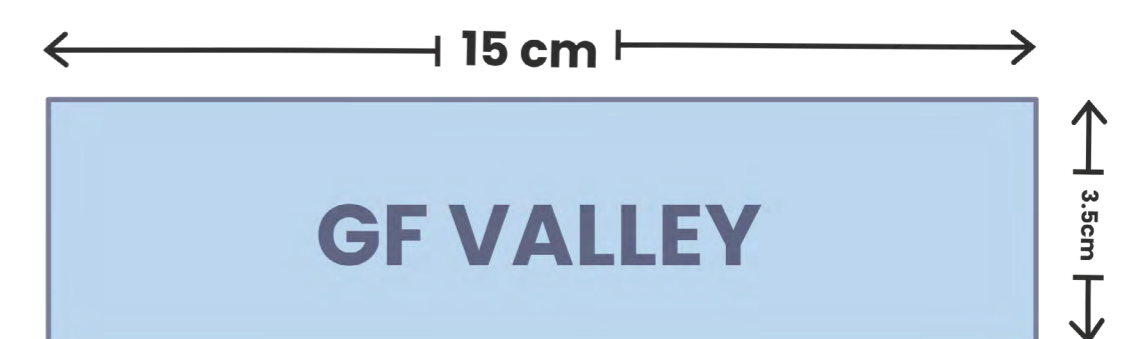

## Gutter Protection

### Sizing Guide

Marley : Classic, Storm-  
cloud, Flowline & Stratus  
Half Round 150mm  
Half Round 125mm  
Box 110mm  
Quarter Round 135mm

Classic 150mm  
Quad 140mm  
Quarter Round 145mm

70-130mm width  
Taylor Fascia Internal