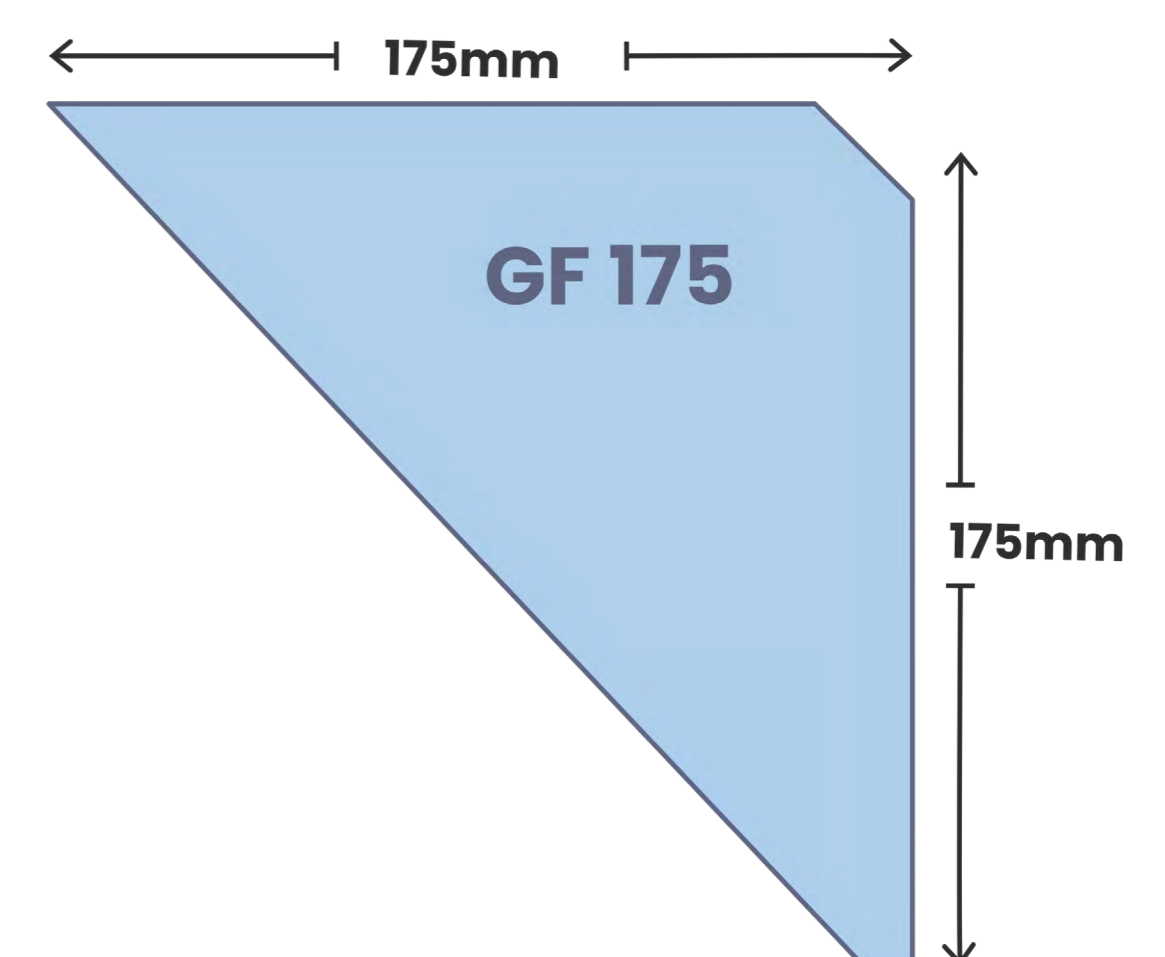

### Sizing Guide

Marley : Classic, Storm-  
cloud, Flowline & Stratus  
Half Round 150mm  
Half Round 125mm  
Box 110mm  
Quarter Round 135mm

Classic 150mm  
Quad 140mm  
Quarter Round 145mm

70-130mm width  
Taylor Fascia Internal

For Tight Areas

Box 125mm

Box 175mm

**7-year  
performance  
warranty**

**100%  
customer  
satisfaction on  
over 190,000m  
sold**

**The only  
water storage  
friendly foam**