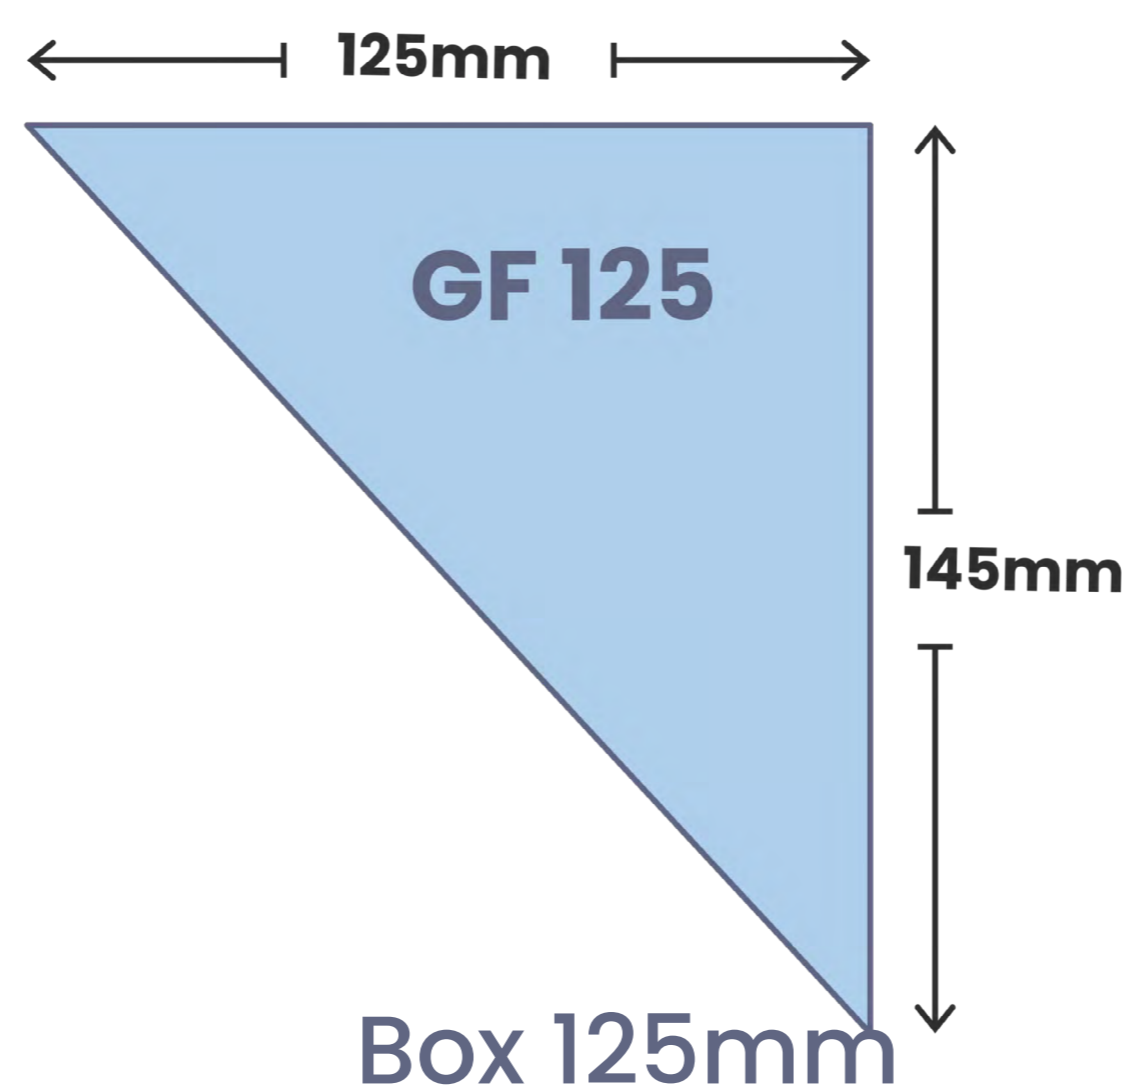

### Sizing Guide

Marley : Classic, Storm-  
cloud, Flowline & Stratus  
Half Round 150mm  
Half Round 125mm  
Box 110mm  
Quarter Round 135mm

Classic 150mm  
Quad 140mm  
Quarter Round 145mm

70-130mm width  
Taylor Fascia Internal

For Tight Areas

Box 125mm

Box 175mm

**7-year  
performance  
warranty**

**100%  
customer  
satisfaction on  
over 190,000m  
sold**

**The only  
water storage  
friendly foam**