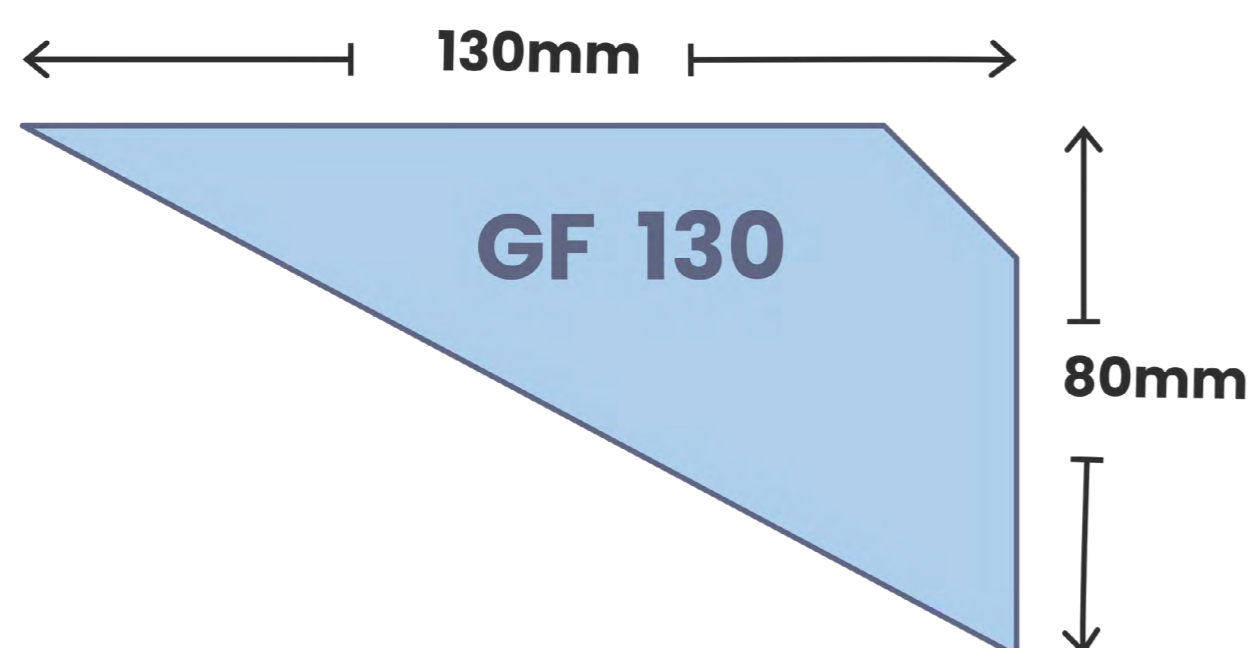

# GUTTER FOAM

## Gutter Protection

### Sizing Guide

Marley : Classic, Storm-  
cloud, Flowline & Stratus  
Half Round 150mm  
Half Round 125mm  
Box 110mm  
Quarter Round 135mm

Classic 150mm  
Quad 140mm  
Quarter Round 145mm

70-130mm width  
Taylor Fascia Internal

For Tight Areas

Box 125mm

Box 175mm

**7-year  
performance  
warranty**

**100%  
customer  
satisfaction on  
over 190,000m  
sold**

**The only  
water storage  
friendly foam**