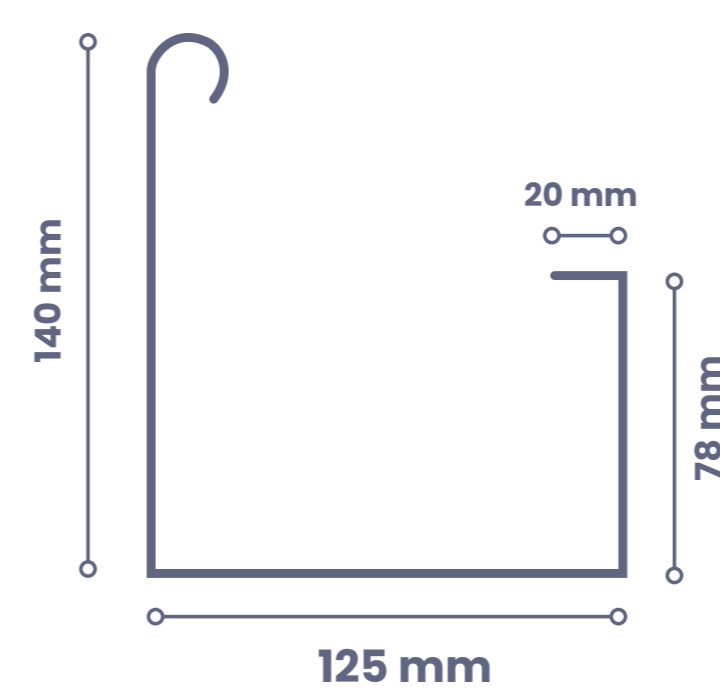

Box Gutter 125

Suggested GutterFoam:
GF 125