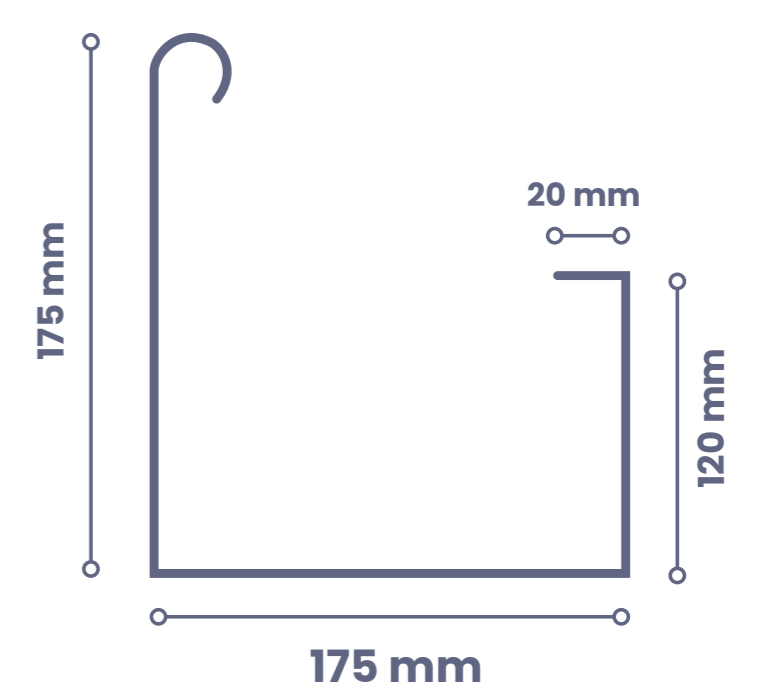

Box Gutter 175

Suggested GutterFoam:
GF175

GutterFoam products