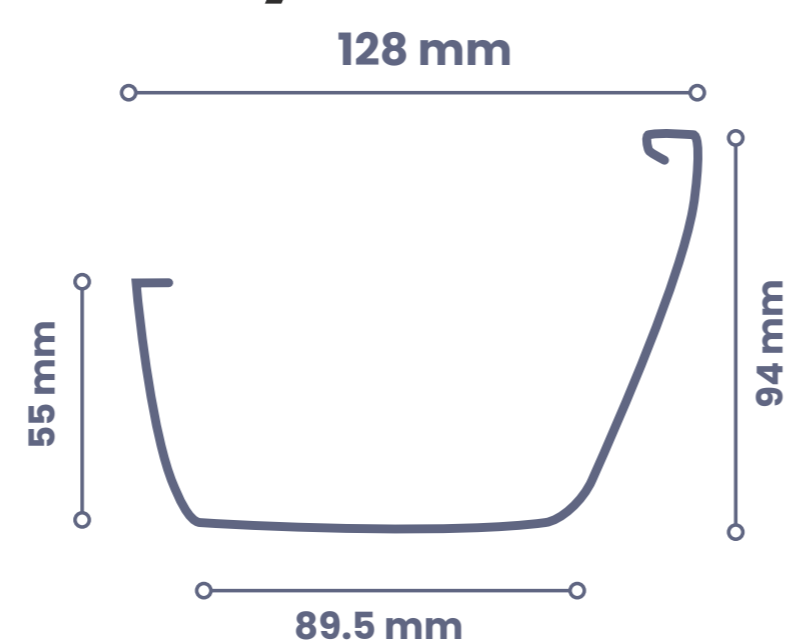

Suggested GutterFoam:
GF130

Marley - Flowline

Suggested GutterFoam:
GF130