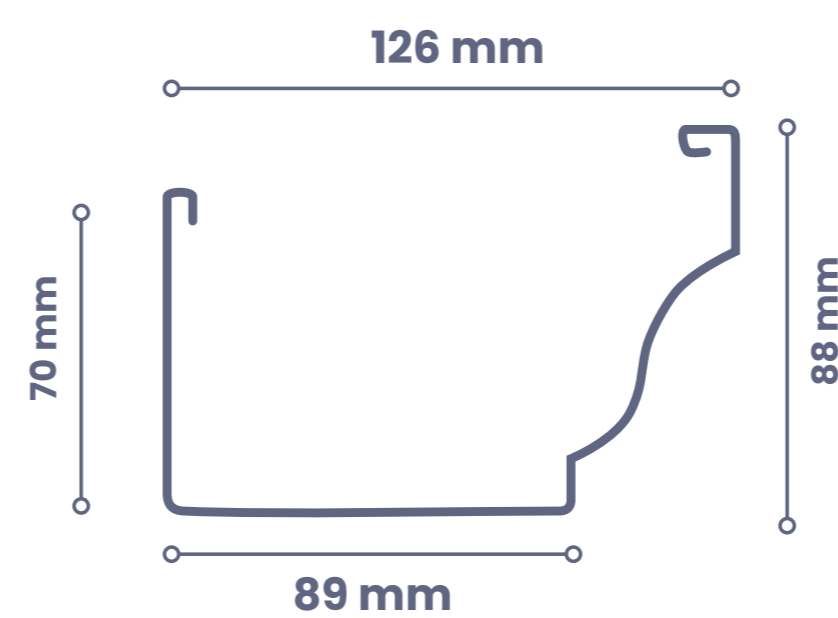

### Popular Gutter Sizes

**Marley - Magnum**

Suggested GutterFoam:  
**GF130**

**Marley - Stormcloud**

Suggested GutterFoam:  
**GF130**  
**GF120**

**Marley - Classic**

Suggested GutterFoam:  
**GF130**  
**GF120**