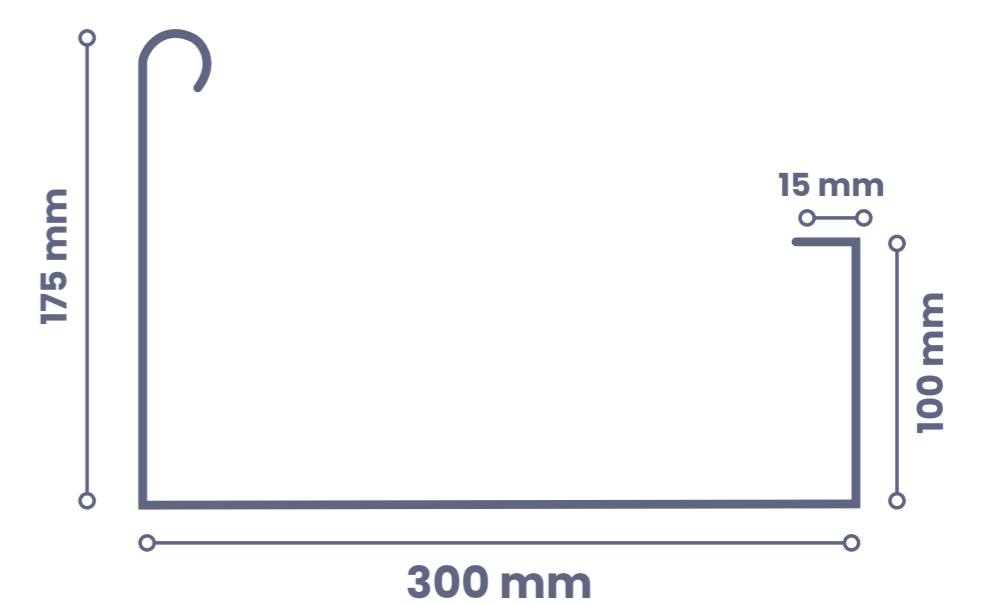

Box Gutter 300

Suggested GutterFoam:
GF300