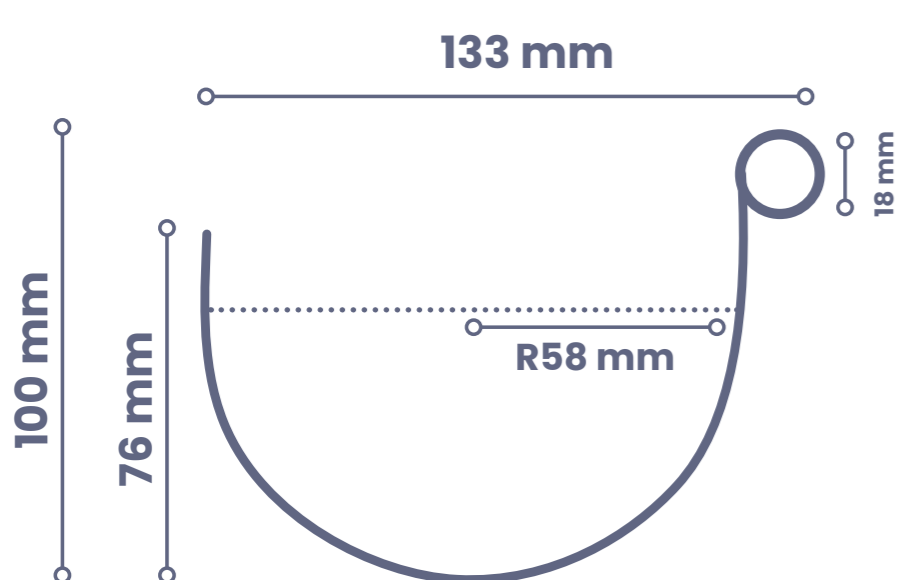

Marley - Typhoon